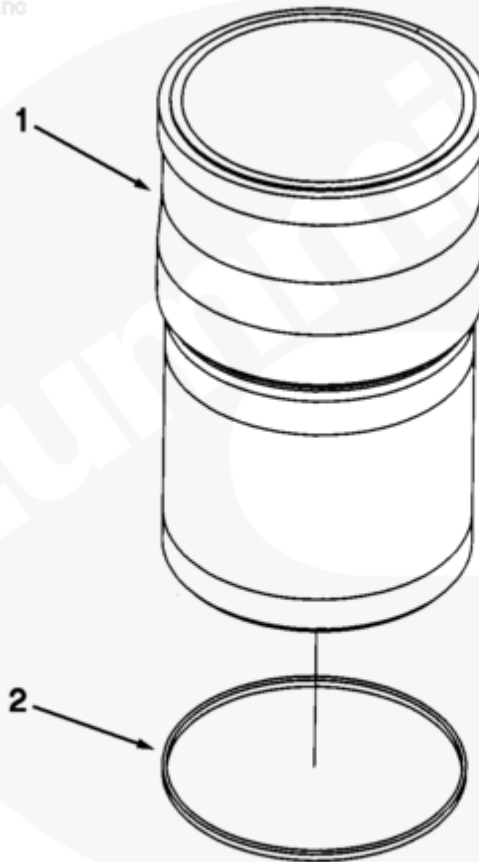

# Parts Catalog - Option Detail

Electronic Parts Catalog - Option Detail				
Option	Group	Graphic	Film Card	Date
BB2712-01	01.01.1	cy200gc	II	16-JUL-10
<b>Engines</b>	ISM CM570, ISM CM570/870, ISM CM875, ISM CM876, ISM CM876 E, ISM11 CM876 M103, ISM11 CM876 SN, M11 CELECT, M11 CELECT PLUS, M11 MECHANICAL, QSM11 CM570, QSM11 CM876			

©Cummins Inc

cy200gc

[SMALL](#) | [MEDIUM](#) | [LARGE](#)

Cart	Ref No	Part Number	Part Description	Required	Remarks
<a href="#">View My Cart</a>					
		<a href="#">BB2712-01</a>	Cylinder Liner		Cylinder Liner
	1	<a href="#">3080760</a>	Cylinder Liner	1	
	2	<a href="#">3047188</a>	Rectangular Ring Seal	1	

<input type="checkbox"/>					
<input type="checkbox"/>		<a href="#">3803703</a>	Cylinder Liner Kit	6	
	1	<a href="#">3080760</a>	Cylinder Liner	1	
<input type="checkbox"/>	2	<a href="#">3047188</a>	Rectangular Ring Seal	1	
<input type="checkbox"/>		<a href="#">3032623</a>	Shim	A/R	0.005 in.
<input type="checkbox"/>		<a href="#">3034663</a>	Shim	A/R	0.008 in.